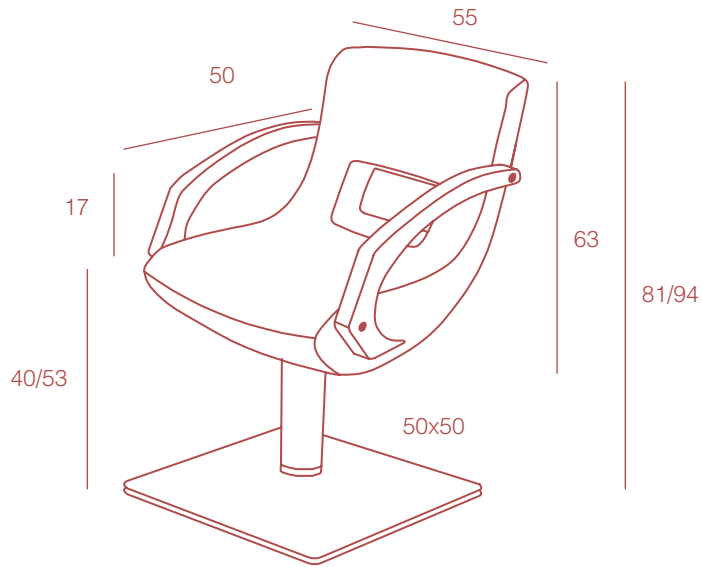

# Bacall

STYLING CHAIR

REF. / RZC003.A12

product:  
55x63x40/53 cm  
packing:  
62x60x60 cm

PVC

32,5  
35,5  
kg

Clean with mild soap and water.