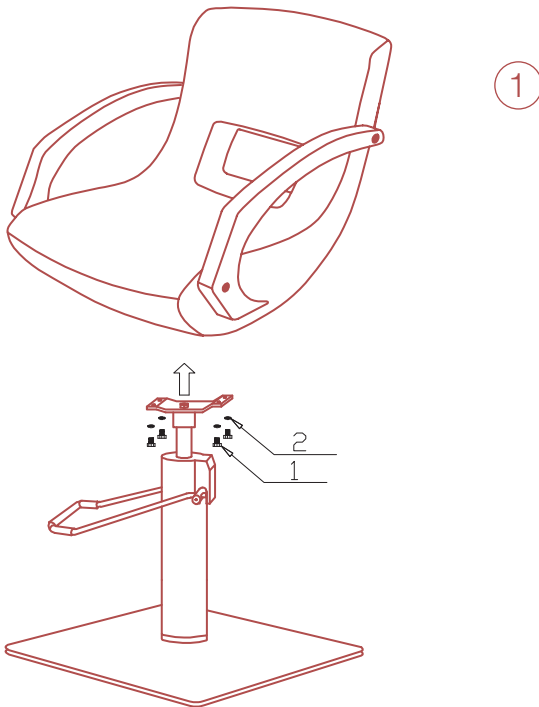

# Bacall

STYLING CHAIR

REF. / RZC003.A12

product:  
55x63x40/53 cm  
packing:  
62x60x60 cm

PVC

32,5  
35,5  
kg

Clean with mild soap and water.